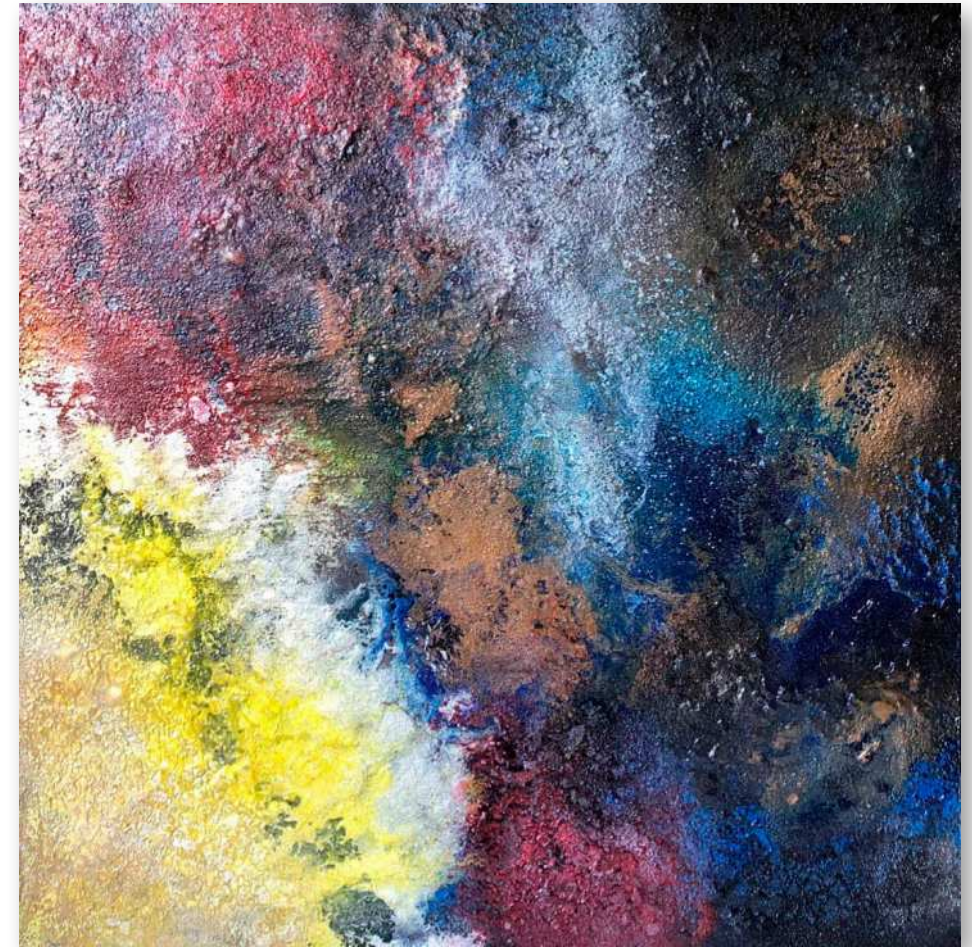

Contemplation

Juliana Lima | Brazil
Mixed Media on Canvas
60x60cm

沈思

朱莉安娜 · 利馬 | 巴西
複合媒材、畫布